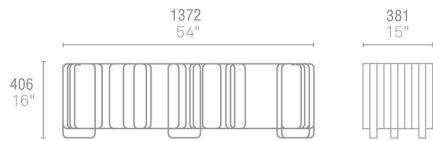

SON OF A BENCH

Is it a bench, a coffee table, or a sculpture? Yes, it is. Interlocking loops of hot-rolled steel create an intriguing form of mass and negative space. A glossy black rubber-dipped skin positively drips with attitude. Black only.